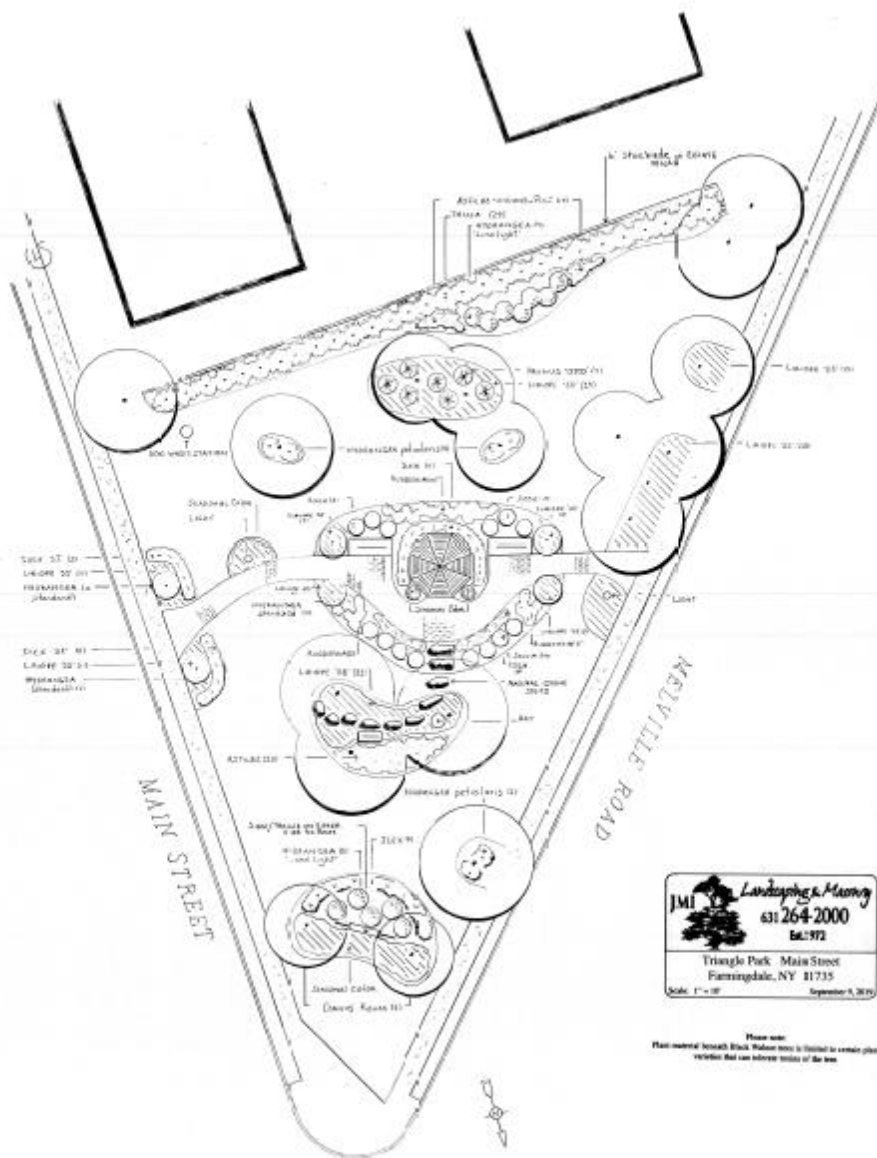

JMI Landscaping & Mowing
631 264-2000
Est. 1972
Triangle Park Main Street
Farmingdale, NY 11735
Scale: 1" = 10' September 9, 2010