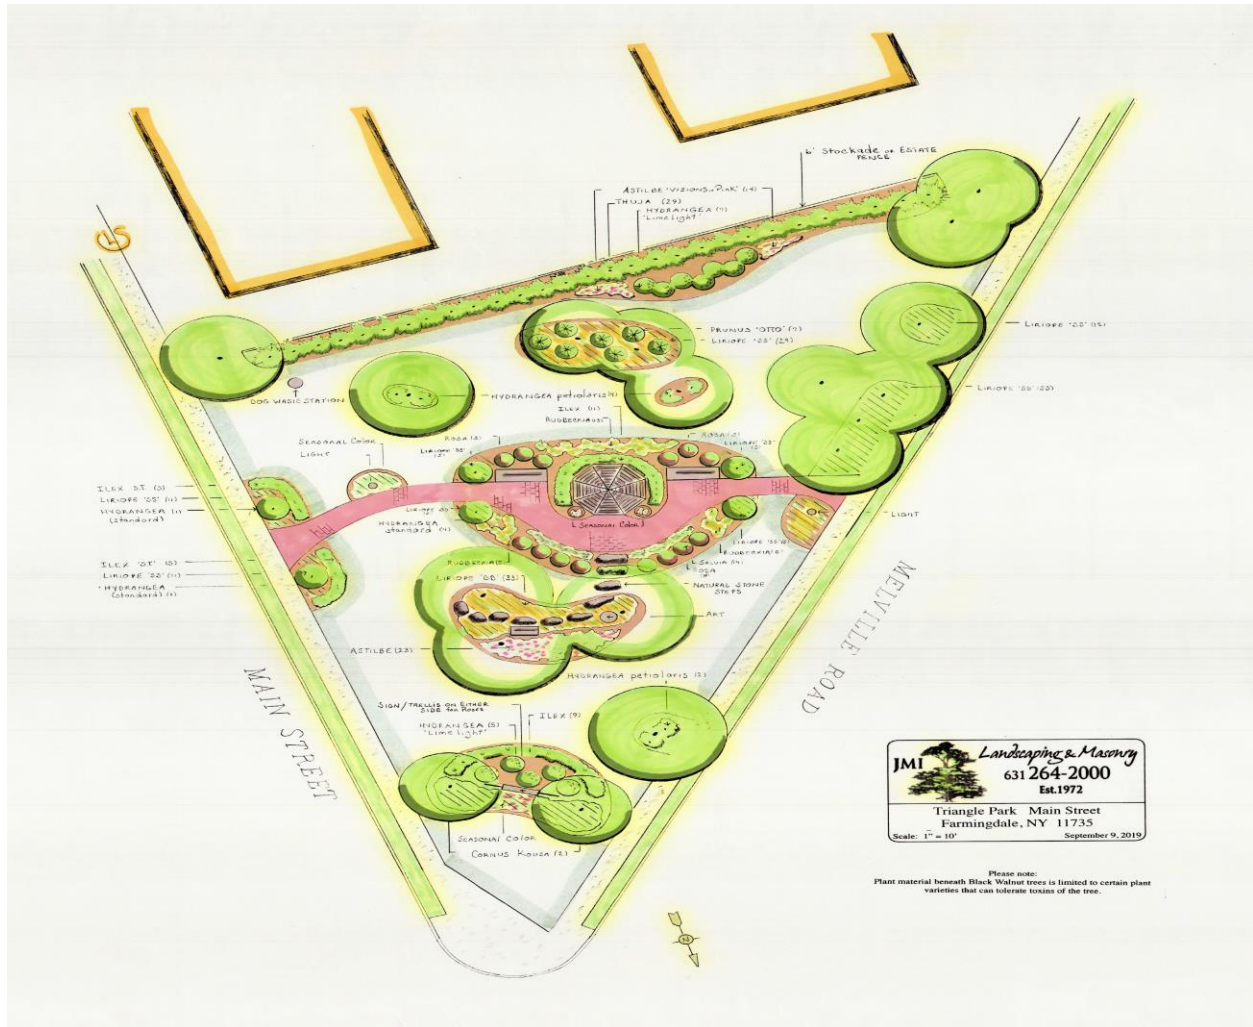

5 Corners Park Renovation

The 5 Corners Park, located at the intersection of Melville Road, Main Street, and Fairview Road, is set for a rehabilitation. Nassau County approved the project and a \$150,000 grant from Nassau County will be utilized for the rehabilitation project. Some of the upgrades planned for 5 Corners Park include a new gazebo, new lighting, new shrubs/plantings, stones, several benches, new signage and stockade fence along the rear perimeter of the park. Work on the project has commenced.

JMI Landscaping & Mowing
 631 264-2000
 Est. 1972
 Triangle Park Main Street
 Farmingdale, NY 11735
 Scale: 1" = 10' September 9, 2010

Please note:
 Plant material shown Black. Where trees is listed in certain plant
 sections that can deliver trees to the job.